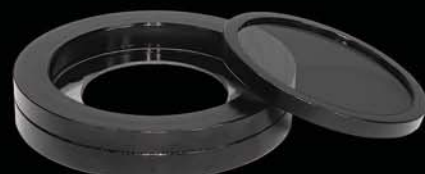

• Polarizer for FC-A2-36